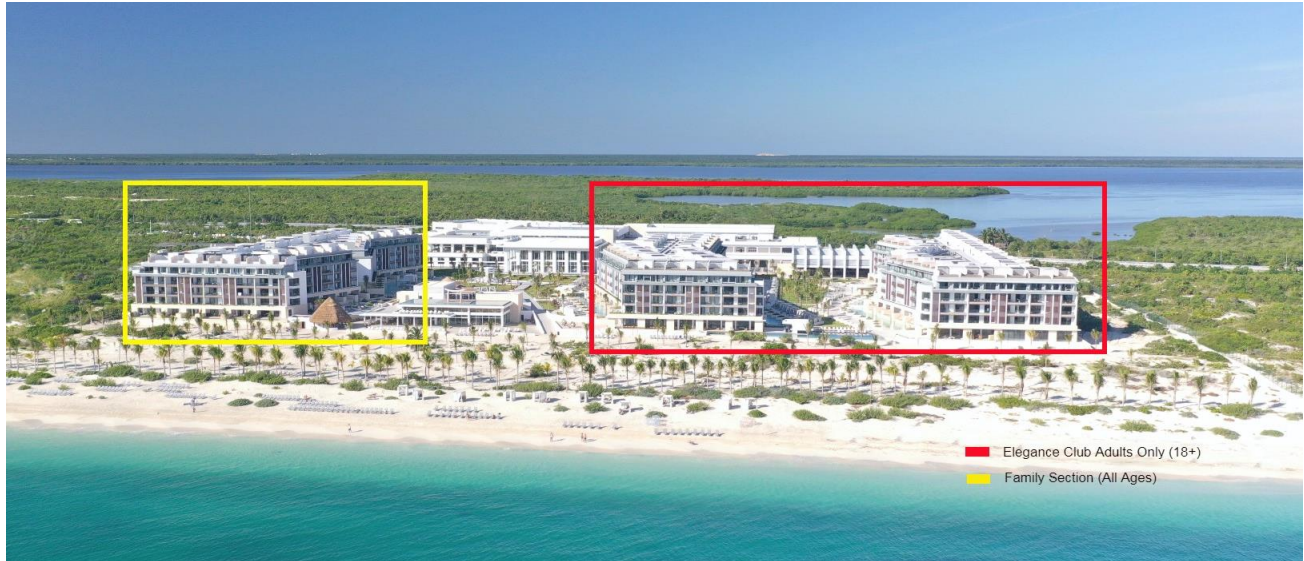

This spectacular 5-star All-inclusive resort is surrounded by the most breathtaking landscape, making it an ideal place for Caribbean lovers and first timers visiting Costa Mujeres in Mexico's Yucatán Peninsula. Two words "Sophisticated and luxurious", offer a perfect description of the new property. The resort is more adult oriented with almost 70% of the rooms dedicated to adults only in the **Elegance Club (Adults Only 18+)** and the balance will be **Family Section (All Ages)**.

LOCATION AND CLIMATE

Majestic Elegance Costa Mujeres is located north of Cancun, 20 miles / 35kms away from the Cancun International Airport. Costa Mujeres is known for its turquoise calm waters and white sand beaches surrounded by vegetation ideally located 20 minutes away from downtown Cancun and just a couple of minutes away from the Punta Sam Ferry Terminal for a daytrip to Isla Mujeres.

The south eastern coast of Mexico enjoys tropical weather year-round. The temperatures range from 68° to 86° Fahrenheit from Oct – March and from 75° to 91° from April to Sept.

NEARBY ATTRACTIONS

An ideal location in the Yucatan peninsula, this area provides the perfect balance between the rich Mayan history and several natural wonders. Home of the second largest barrier reef in the world and a great number of cenotes or underwater caves, snorkeling and scuba diving trips are a must in this area. Guests can enjoy one-day trips to different ancient Mayan cities like: Chichen Itza, Tulum or Coba. Golfing is also available nearby at the Tom Weiskopf Design Golf Course in Puerto Cancun. Water activities like deep-sea fishing or yachting are available (\$)

(\$) Indicates services or facilities where a fee will apply.

GENERAL OVERVIEW MAJESTIC ELEGANCE COSTA MUJERES

The **Family Section** is the **All Ages** section located at the resort. Where families or friends of all ages will be able to stay and play among them in a section of the resort that welcome guests of all different ages.